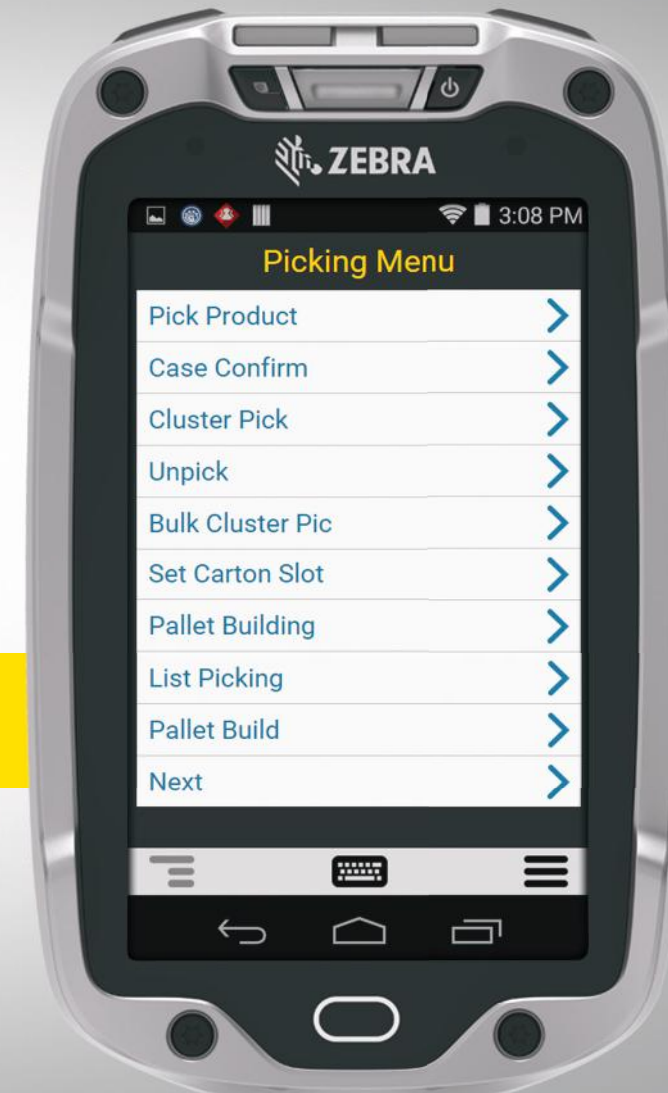

## NEW SCREEN & SCANNER

# SEE MOBILE COMPUTERS FROM A WHOLE NEW ANGLE.

Designed to face the user while scanning, the TC8000's repositioned touchscreen eliminates the need to tilt and verify after each scan, reducing repetitive wrist motion by **55%** and increasing productivity by **14%\***

This innovative redesign also makes hands-free proximity scanning easy, and uses Simulscan software to accurately capture multiple barcodes, entire forms and labels, text fields, checkboxes, signatures and more with a single scan.

## SEE THE DIFFERENCE.

With our innovative front-facing touchscreen display, you'll never have to tilt and verify again.

**ERGONOMIC BODY**