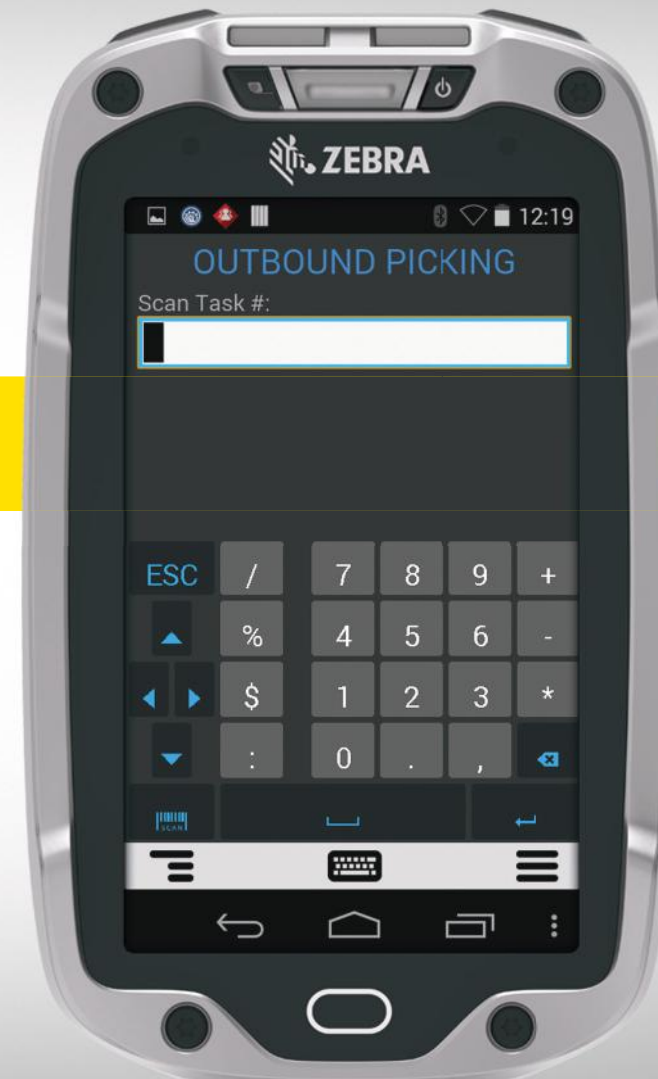

ALL TOUCH DISPLAY

TYPE FASTER THAN A TEENAGER WITH FRESH GOSSIP.

Anyone who's used a smartphone already knows how to use the TC8000's customizable virtual keyboard.

With industry-leading touchscreen technology, workers can touch, type, and interact using their finger, a stylus, or even gloved fingers. Plus, All-Touch Terminal Emulation transforms your legacy green-screen interface into an intuitive all-touch interface at the press of a button. It's warehouse innovation at your fingertips.

**LOSE THE KEYS.
GAIN THE SPEED.**

On average, employees type 40% faster and make 60% fewer errors with a virtual keyboard than they do with a standard push-button keyboard.